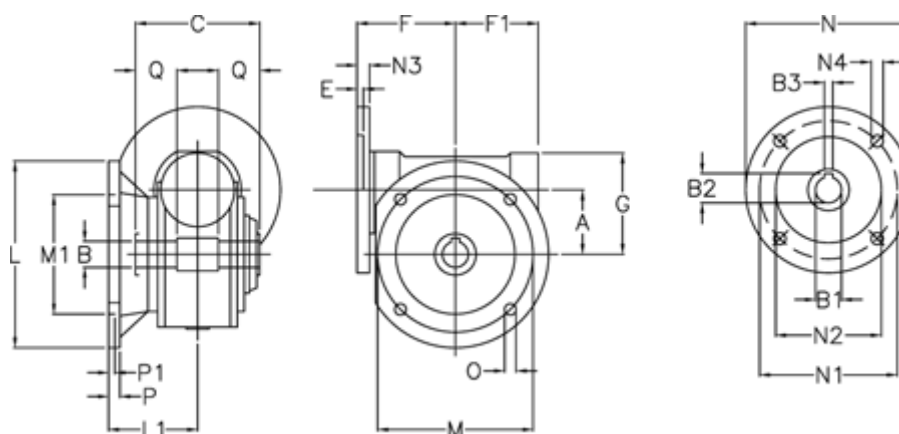

# Data Sheet

Article number: 3902185030545

Description: Worm gear  
VF 185-FC1-30-112B5, without lubrication

## Measures

A	= 185.4	F1	= 205	N2	= 180
B	= 60 H7	G	= 267	N3	= 16
B1 E7	= 28	L	= 400	N4	= 13
B2	= 31.3	L1	= 155.5	O	= 22
B3 H9	= 8	M	= 350	P	= 22
C	= 190	M1	= 280	P1	= 13
E	= 4	N	= 250	Q	= 65
F	= 217	N1	= 215		